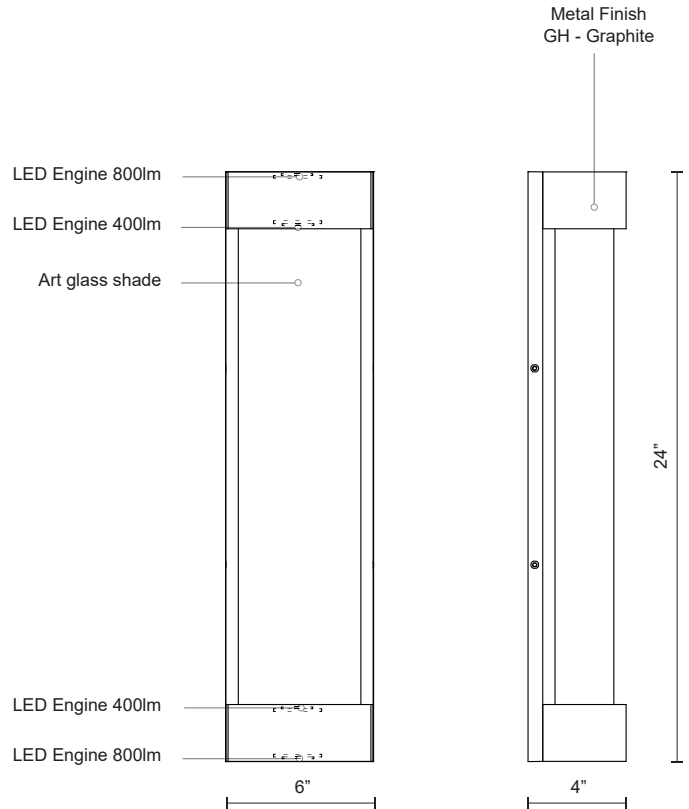

MOONDEW EW7024

WALL

PROJECT

SPECIFICATION DETAILS

Fixture Dimensions	W6" x H24" x E4"
Light Source	AC LED Module
Wattage	31W
Total Lumens	2400lm
Delivered Lumens	GH-1572lm
Voltage	120V
Color Temperature	3000K
CRI (Ra)	90CRI
Optional Color Temps	2700K - 5000K Available, Minimum Order Quantities Apply
LED Rated Life	50,000 hours
Dimming	100% - 10%, ELV Dimmer (Not Included)
Glass Details	Clear Water Glass
Location	Wet
Illumination Direction	Up and Down
Mounting Style	All Orientation; Wall;
Paint Finish	GH01
Finish Option(s)	Graphite

* For custom options, consult factory for details.

* For warranty information, please visit www.kuzcolighting.com/warranty

DESCRIPTION

This surface mount exterior wall light combines hand-crafted glass and metal elements. Available in various lengths, this formed aluminum and art glass light glows internally to showcase the texture. While rated for exterior use, it will also look wonderful mounted on an indoor wall. Additional lights at the top and the bottom of the fixture further illuminate your space.